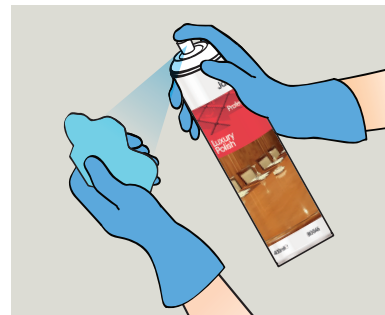

#### Health & Safety

Please refer to relevant COSHH Safety Data Sheet

Scan for further product details

**1** Use appropriate PPE as indicated in the Safety Data Sheet.

**2** Place Safety Signs.

**3** Shake can well before use.

**4** Spray onto cloth and wipe surface.

**5** Buff to a shine with a dry cloth.

**6** Remove Safety Signs.

Do not use on floors